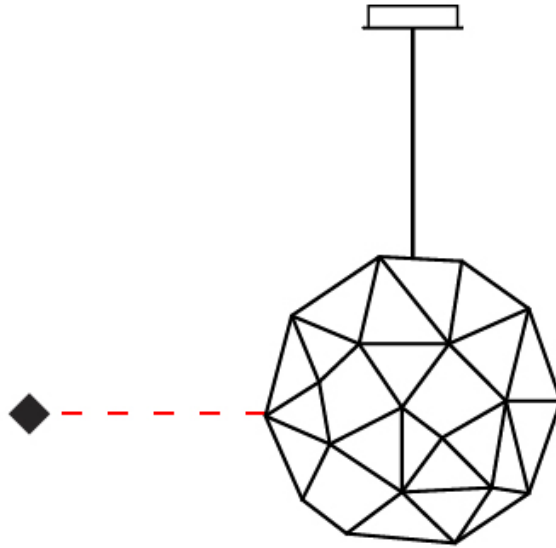

COSMOS GLOBE SUSPENSION

D101804-

PROJECT

TYPE

SPECIFIER

QUANTITY

DATE