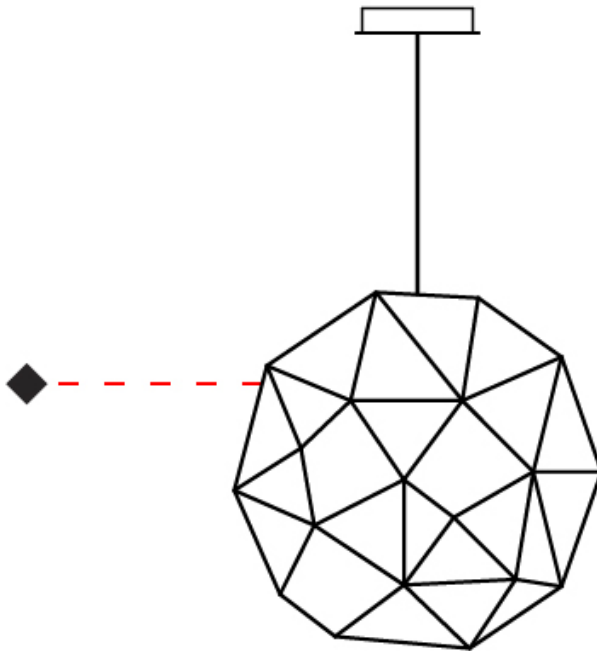

COSMOS GLOBE SUSPENSION

D101806-

PROJECT

TYPE

SPECIFIER

QUANTITY

DATE

D