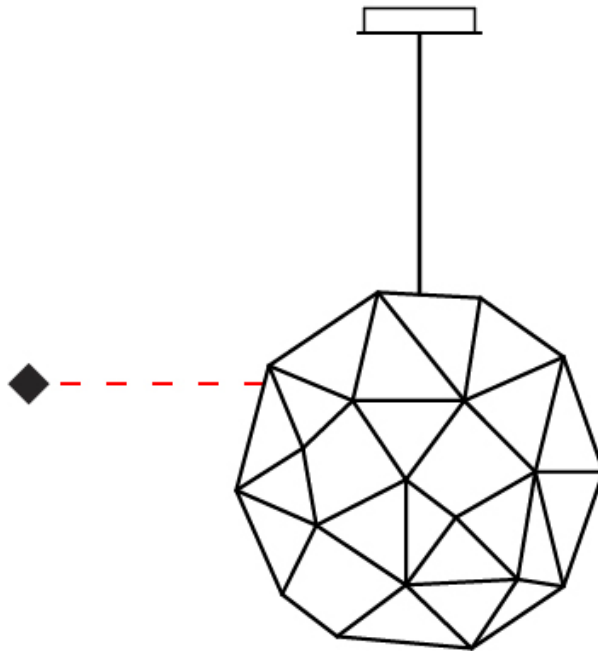

COSMOS GLOBE SUSPENSION

D101936-

PROJECT

TYPE

SPECIFIER

QUANTITY

DATE