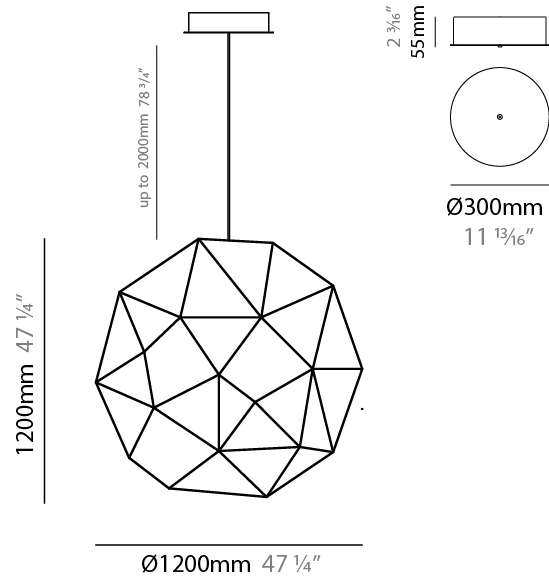

COSMOS GLOBE SUSPENSION

D101806-

base number   LED Dimming   Color Temperature   Finish Options

PROJECT _____
TYPE _____
SPECIFIER _____
QUANTITY _____
DATE _____

1. To build a product code in our configurator select the specify button on the base model # product page
2. To build a manual product code on this datasheet choose from the options listed below in blue font and add the suffix to the base model #

GENERAL

Series: Cosmos Globe
Brand: Quasar
Division: Design
Mounting Type: Suspension
Mounting Location: Ceiling
Subcategory: Ambient

PHYSICAL

Shape: Abstract
Diameter (mm): 1200
Diameter (in): 47 1/4
Height (mm): 1200
Height (in): 47 1/4
Max. Overall Height (mm): 3200
Max. Overall Height (in): 126
Light Distribution: Omnidirectional
Fixture Finish: [NIC / BRA / BBR](#)
Fixture Material: Metal
Cable Details: 2000mm Cable
Upon Request: Custom Sizes

ELECTRICAL

Lamp Type: LED
Input Wattage (W): 94.2
Dimming: [0-10V Dimming / Phase Dimming (120Vac Only)](#)
Driver Included: Yes
Driver Location: Integrated
Driver Type: Constant Voltage - Universal
Driver Class: Class 2
Input Voltage (V): 120 - 277
Output Voltage (V): 12

LED

Number of LEDs: 157
Color Temperature (°K): [2400 / 2800](#)
Max. Delivered Lumen (lm): 4710 (2800K)
CRI: >90 CRI
Lamp Life (hrs): 50000

OPTICAL

RATINGS AND CERTIFICATIONS

Certified By: Certified for North American Standards
IP rating: IP20